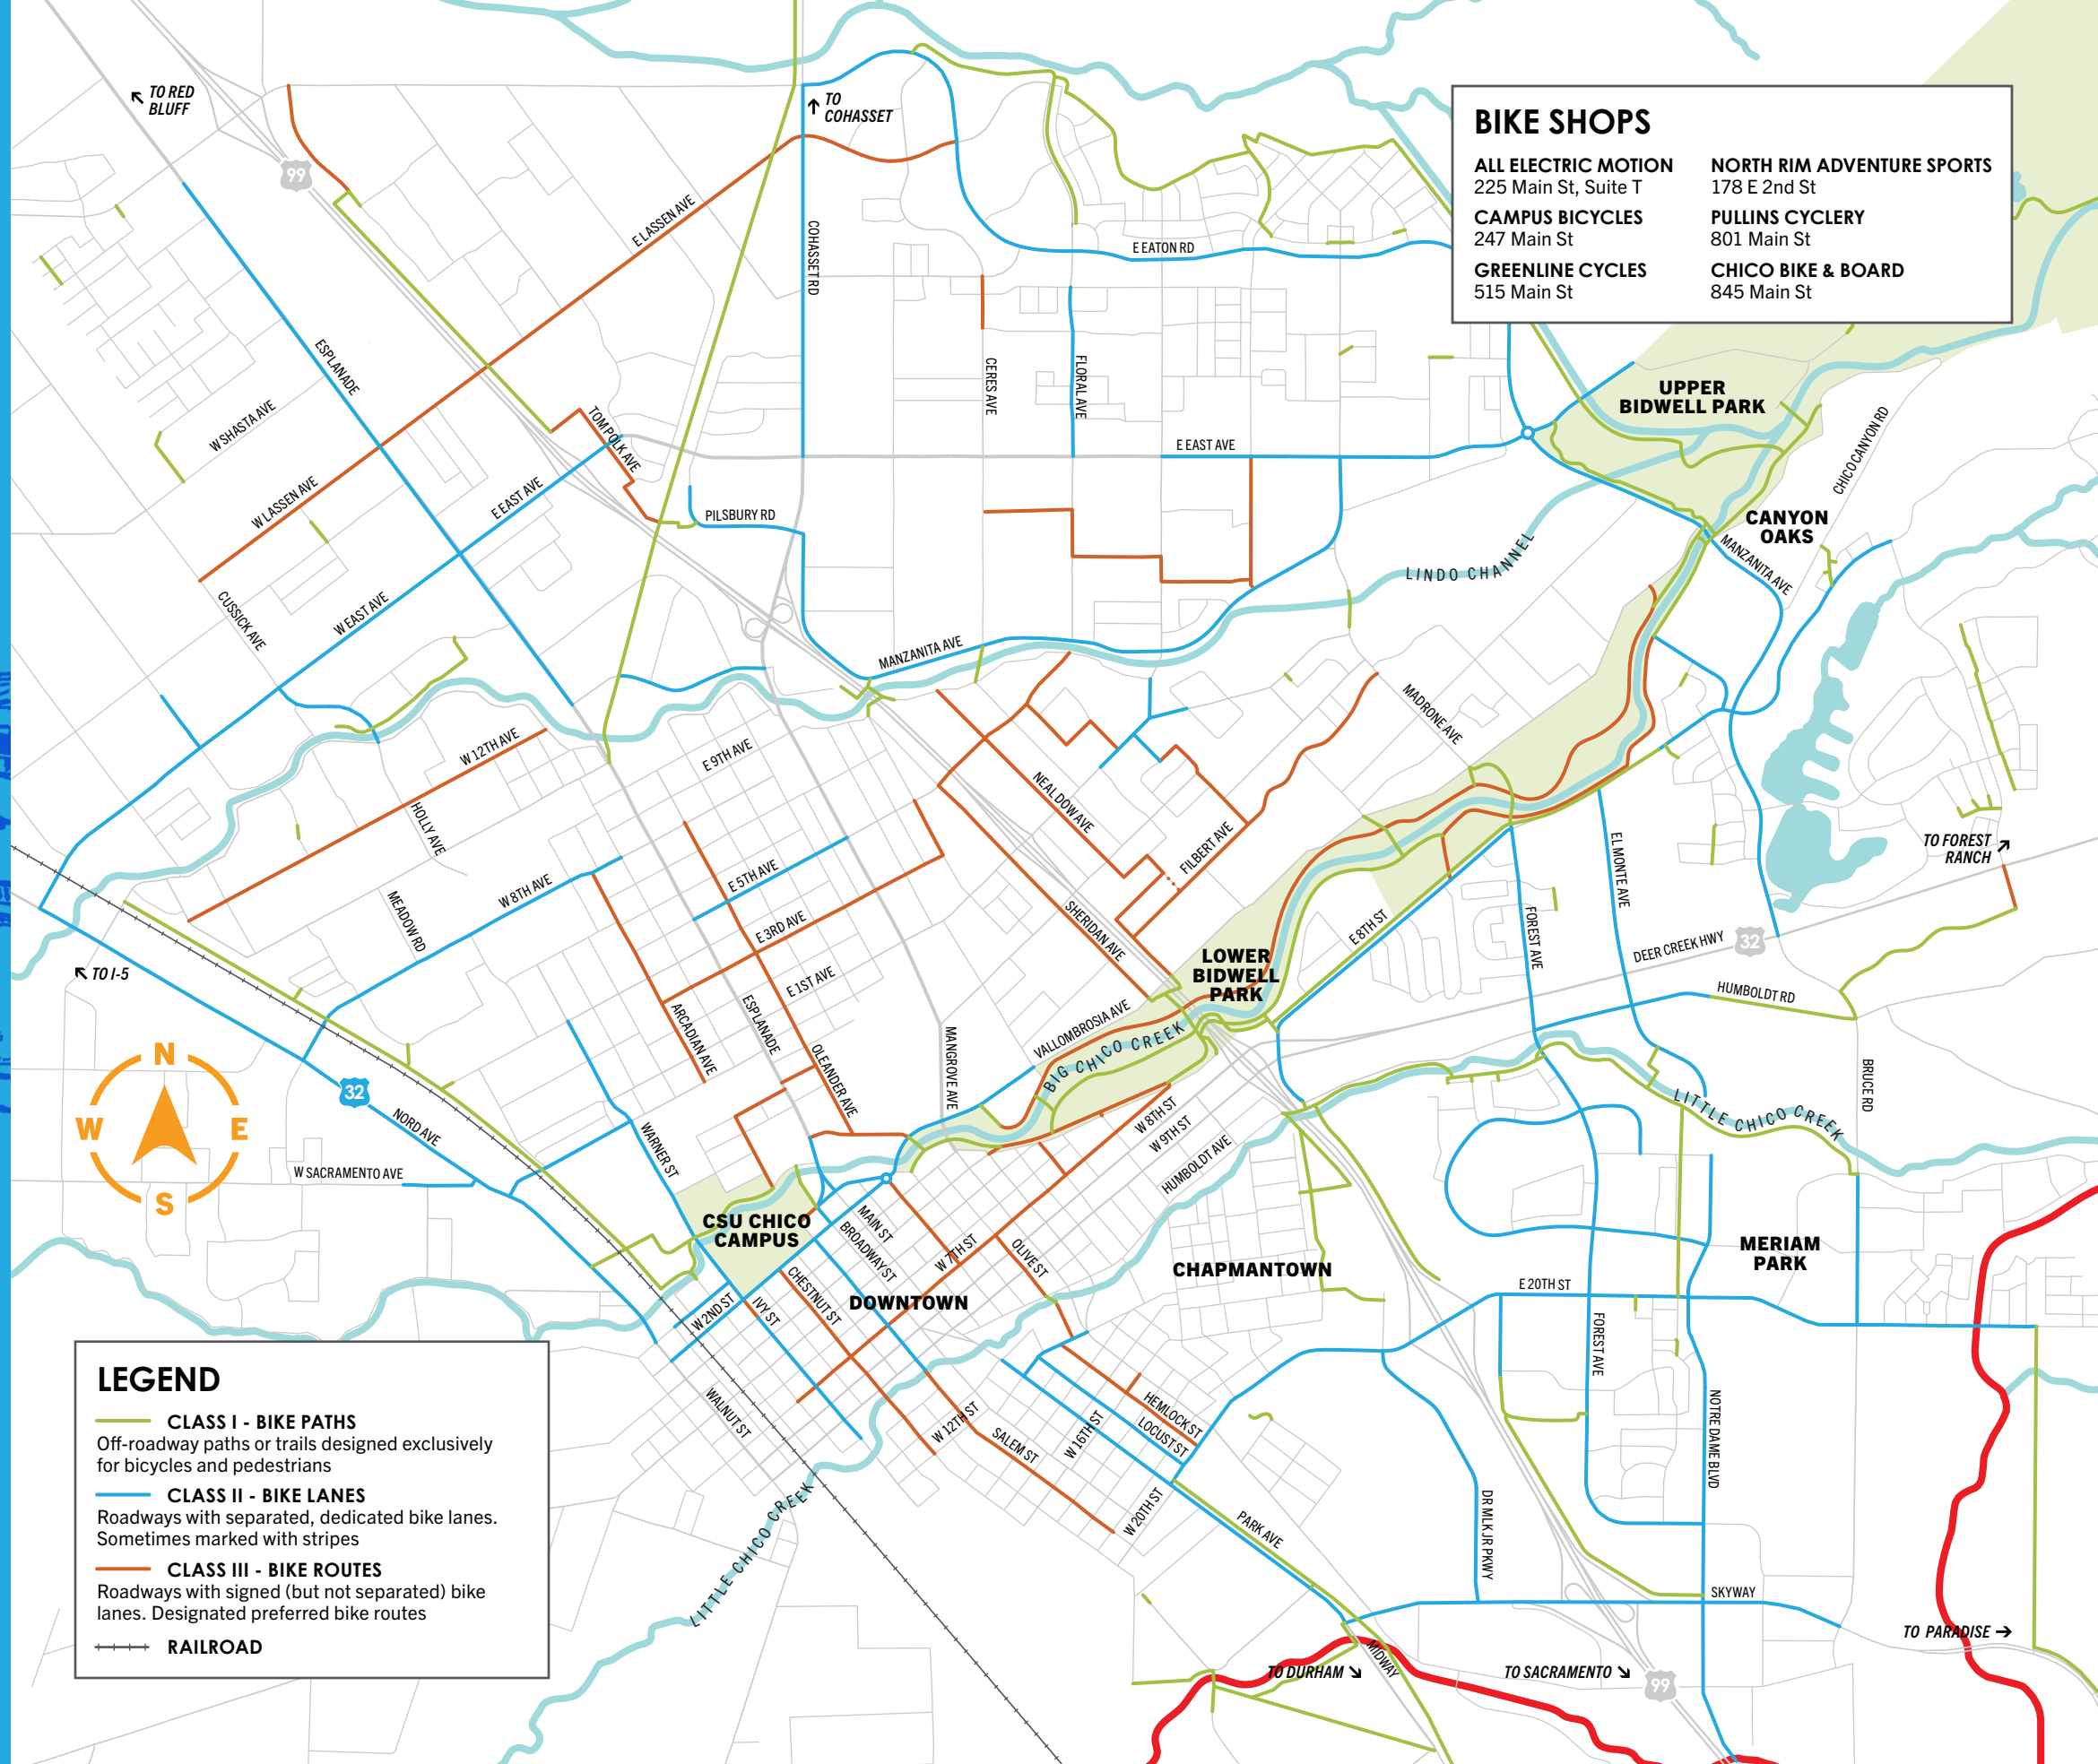

travel chico

DOWNTOWN

CHICO, CALIFORNIA

LEGEND

- CLASS I - BIKE PATHS**
Off-roadway paths or trails designed exclusively for bicycles and pedestrians
- CLASS II - BIKE LANES**
Roadways with separated, dedicated bike lanes. Sometimes marked with stripes
- CLASS III - BIKE ROUTES**
Roadways with signed (but not separated) bike lanes. Designated preferred bike routes
- RAILROAD**

travel chico

BIKE MAP

CHICO, CALIFORNIA

CHICO VELO

CITY of CHICO

BIKE SHOPS	
ALL ELECTRIC MOTION 225 Main St, Suite T	NORTH RIM ADVENTURE SPORTS 178 E 2nd St
CAMPUS BICYCLES 247 Main St	PULLINS CYCLERY 801 Main St
GREENLINE CYCLES 515 Main St	CHICO BIKE & BOARD 845 Main St

LEGEND	
	CLASS I - BIKE PATHS Off-roadway paths or trails designed exclusively for bicycles and pedestrians
	CLASS II - BIKE LANES Roadways with separated, dedicated bike lanes. Sometimes marked with stripes
	CLASS III - BIKE ROUTES Roadways with signed (but not separated) bike lanes. Designated preferred bike routes
	RAILROAD