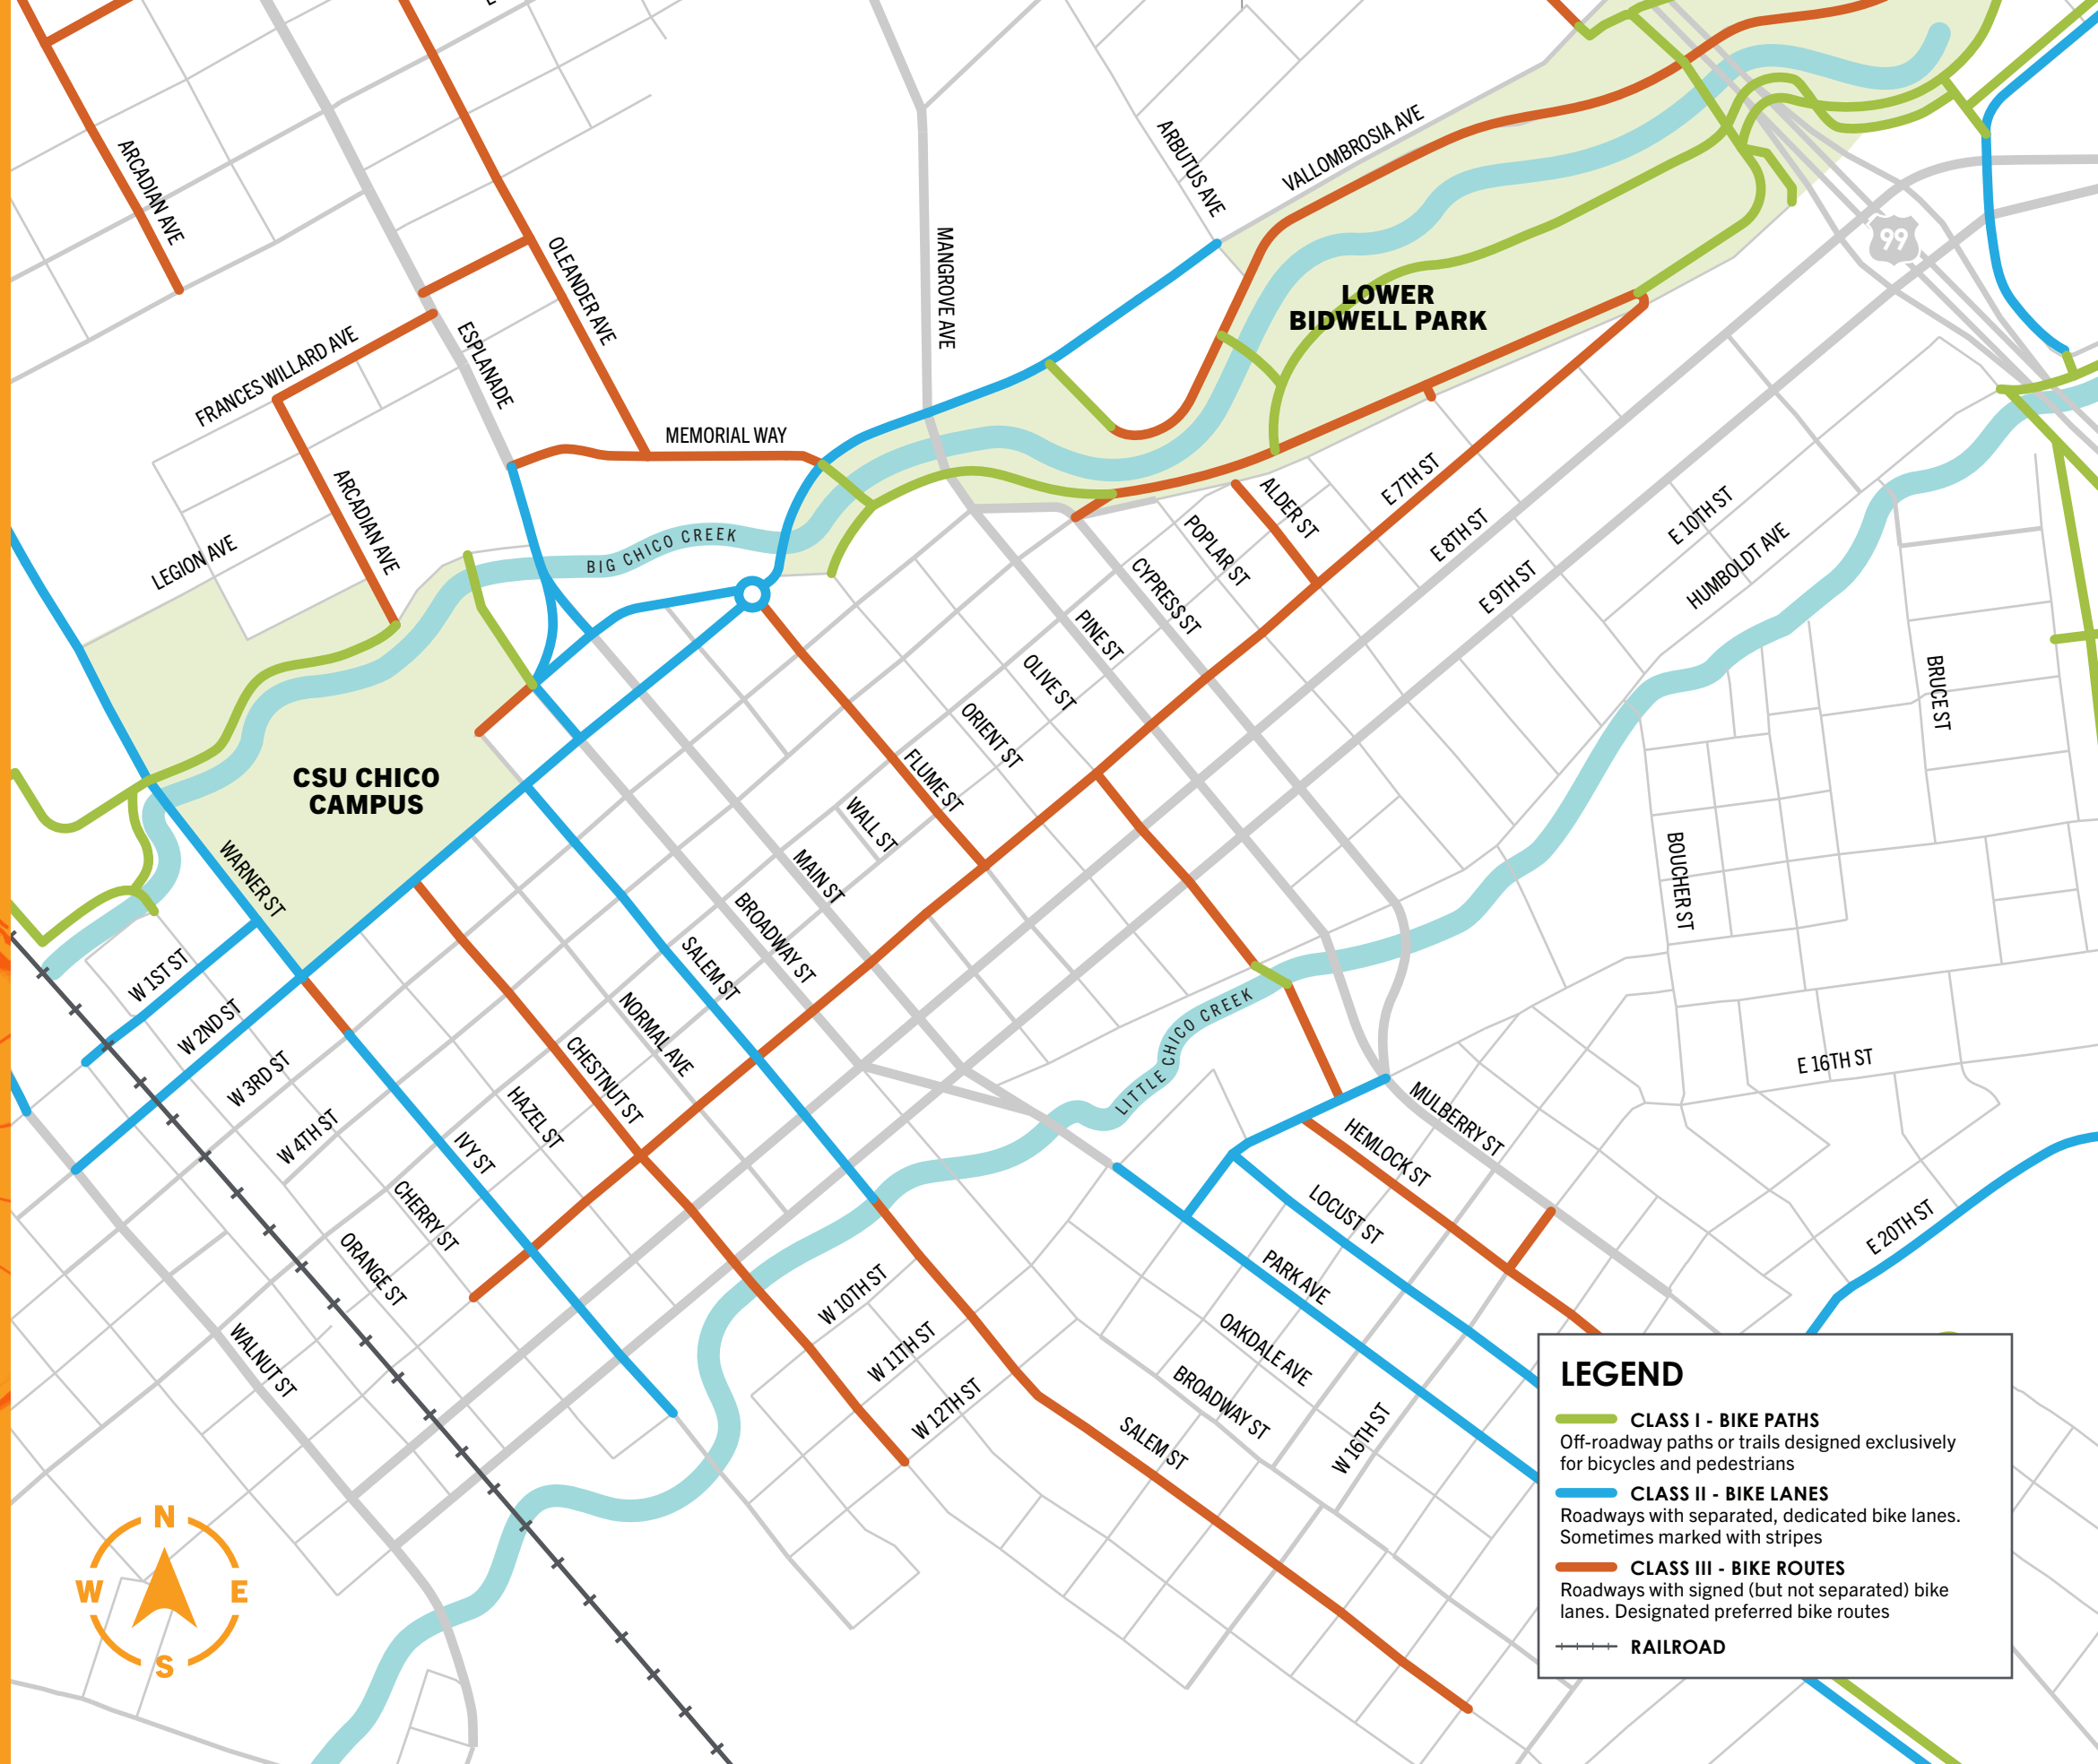

travel chico

DOWNTOWN

CHICO, CALIFORNIA

LEGEND

- CLASS I - BIKE PATHS**
Off-roadway paths or trails designed exclusively for bicycles and pedestrians
- CLASS II - BIKE LANES**
Roadways with separated, dedicated bike lanes. Sometimes marked with stripes
- CLASS III - BIKE ROUTES**
Roadways with signed (but not separated) bike lanes. Designated preferred bike routes
- RAILROAD**

travel chico

BIKE MAP

CHICO, CALIFORNIA

CHICO VELO

CITY of CHICO

BIKE SHOPS	
ALL ELECTRIC MOTION 225 Main St, Suite T	NORTH RIM ADVENTURE SPORTS 178 E 2nd St
CAMPUS BICYCLES 247 Main St	PULLINS CYCLERY 801 Main St
GREENLINE CYCLES 515 Main St	CHICO BIKE & BOARD 845 Main St

LEGEND	
	CLASS I - BIKE PATHS Off-roadway paths or trails designed exclusively for bicycles and pedestrians
	CLASS II - BIKE LANES Roadways with separated, dedicated bike lanes. Sometimes marked with stripes
	CLASS III - BIKE ROUTES Roadways with signed (but not separated) bike lanes. Designated preferred bike routes
	RAILROAD